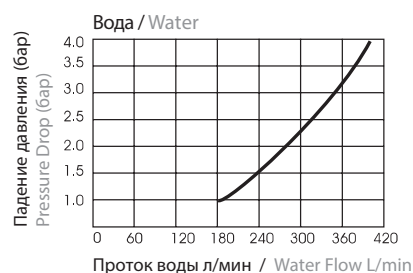

### Using Area

- On temperature regulation applications with hot or cold water, oil etc
- Injection moulding industries
- On steam line

График зависимости протока от падения давления  
Flow Rate vs Pressure Drop Graph