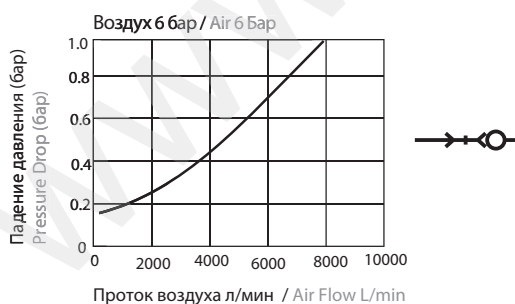

### Using Area

- On temperature regulation applications with hot or cold water, oil etc
- Injection moulding industries
- On steam line

График зависимости протока от падения давления  
Flow Rate vs Pressure Drop Graph