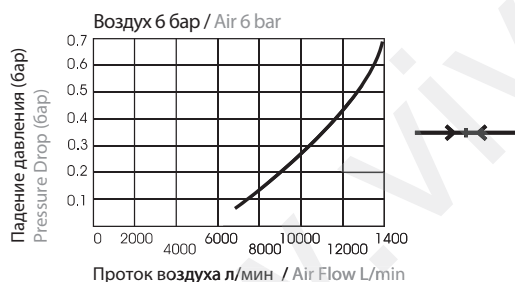

### Using Area

- On temperature regulation applications with hot or cold water, oil etc
- Injection moulding industries
- On steam line

График зависимости протока от падения давления  
Flow Rate vs Pressure Drop Graph