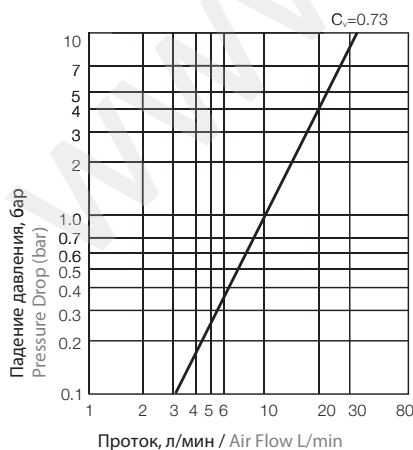

График зависимости протока от падения давления

Flow Rate vs Pressure Drop Graph

Using Area

- Oxygen, carbon dioxide, propane, natural gas and other gases
- Quick couplings are used for the connection of seven different fluids without mixing each other with key system. Also safety locking system will protect unlocking position of the couplings after locking.