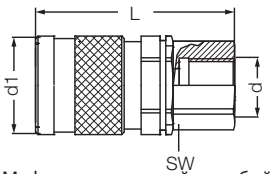

Муфта с внутренней резьбой / Female Thread Socket