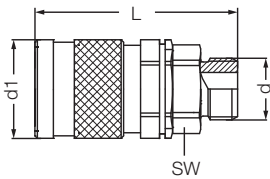

График зависимости протока от падения давления

Flow Rate vs Pressure Drop Graph

Using Area

- Oxygen, carbon dioxide, propane, natural gas and other gases
- Quick couplings are used for the connection of seven different fluids without mixing each other with key system. Also safety locking system will protect unlocking position of the couplings after locking.

Муфта с внешней резьбой / Male Thread Socket

Артикул Order No	Артикул Order No	d	d1	L	SW
705 EGB 313	705 EGB 413	BSP 1/4"	25	58	19
705 EGB 317	705 EGB 417	BSP 3/8"	25	59	19
705 EGB 321	705 EGB 421	BSP 1/2"	25	62	22