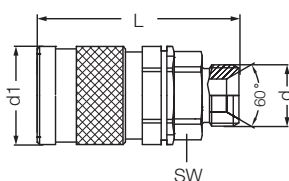

## Using Area

- Medium pressure hydraulic systems
- On temperature regulation applications with hot or cold water, oil etc
- Injection moulding industries
- On steam line

График зависимости протока от падения давления /  
Flow Rate vs Pressure Drop Graph

Муфта с внешней резьбой / Male Thread Socket

Артикул Order No	d	d1	L	SW
706 EGB 13	BSP 1/4"	22	58	19
706 EGB 17	BSP 3/8"	22	59	19
706 EGB 21	BSP 1/2"	22	62	22

Муфта с внешней резьбой / Male Thread Socket