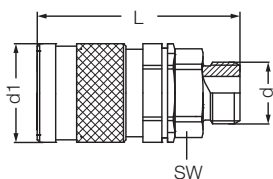

## Using Area

- Medium pressure hydraulic systems
- On temperature regulation applications with hot or cold water, oil etc
- Injection moulding industries
- On steam line

График зависимости протока от падения давления /  
Flow Rate vs Pressure Drop Graph

Муфта с внешней резьбой / Male Thread Socket

Артикул Order No	d	d1	L	SW
706 EGB 13	BSP 1/4"	22	58	19
706 EGB 17	BSP 3/8"	22	59	19
706 EGB 21	BSP 1/2"	22	62	22

Муфта с внешней резьбой / Male Thread Socket