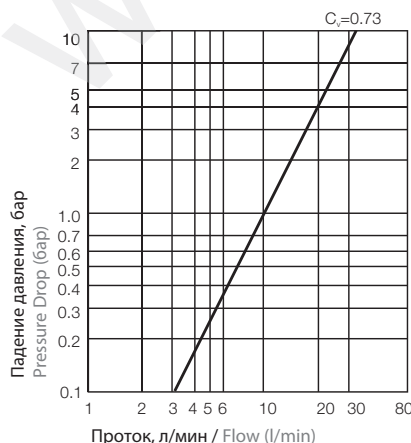

## Using Area

- Medium pressure hydraulic systems
- On temperature regulation applications with hot or cold water, oil etc
- Injection moulding industries
- On steam line

График зависимости протока от падения давления /  
Flow Rate vs Pressure Drop Graph