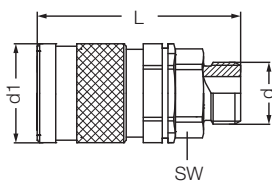

## Using Area

- Medium pressure hydraulic systems
- On temperature regulation applications with hot or cold water, oil etc
- Injection moulding industries
- On steam line

График зависимости протока от падения давления /  
Flow Rate vs Pressure Drop Graph

Муфта с внешней резьбой / Male Thread Socket

→ ⊕ ⊖	d	d1	L	SW
Артикул Order No				
710 EGB 21	BSP 1/2"	40	82	32
710 EGB 26	BSP 3/4"	40	84	32
710 EGB 33	BSP 1"	40	88	36

Муфта с внешней резьбой / Male Thread Socket

→ ⊕ ⊖	d	d1	L	SW
Артикул Order No				
710 EGB 21/60	BSP 1/2"	40	82	32
710 EGB 26/60	BSP 3/4"	40	84	32
710 EGB M18/60	M18x1.5	40	78	32
710 EGB M22/60	M22x1.5	40	79	32

Муфта с внешней резьбой / Male Thread Socket