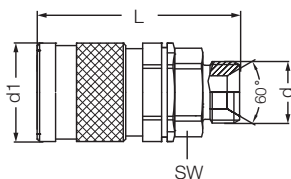

## Using Area

- Medium pressure hydraulic systems
- On temperature regulation applications with hot or cold water, oil etc
- Injection moulding industries
- On steam line

График зависимости протока от падения давления /  
Flow Rate vs Pressure Drop Graph

Муфта с внешней резьбой / Male Thread Socket

→ ⊕ ⊖	d	d1	L	SW
Артикул Order No				
710 EGB 21	BSP 1/2"	40	82	32
710 EGB 26	BSP 3/4"	40	84	32
710 EGB 33	BSP 1"	40	88	36

Муфта с внешней резьбой / Male Thread Socket

→ ⊕ ⊖	d	d1	L	SW
Артикул Order No				
710 EGB 21/60	BSP 1/2"	40	82	32
710 EGB 26/60	BSP 3/4"	40	84	32
710 EGB M18/60	M18x1.5	40	78	32
710 EGB M22/60	M22x1.5	40	79	32

Муфта с внешней резьбой / Male Thread Socket