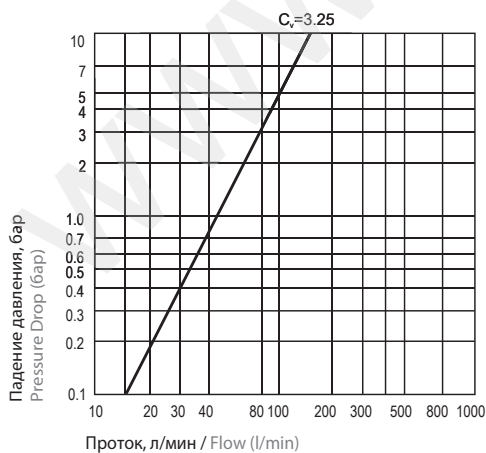

## Using Area

- Medium pressure hydraulic systems
- On temperature regulation applications with hot or cold water, oil etc
- Injection moulding industries
- On steam line

График зависимости протока от падения давления /  
Flow Rate vs Pressure Drop Graph